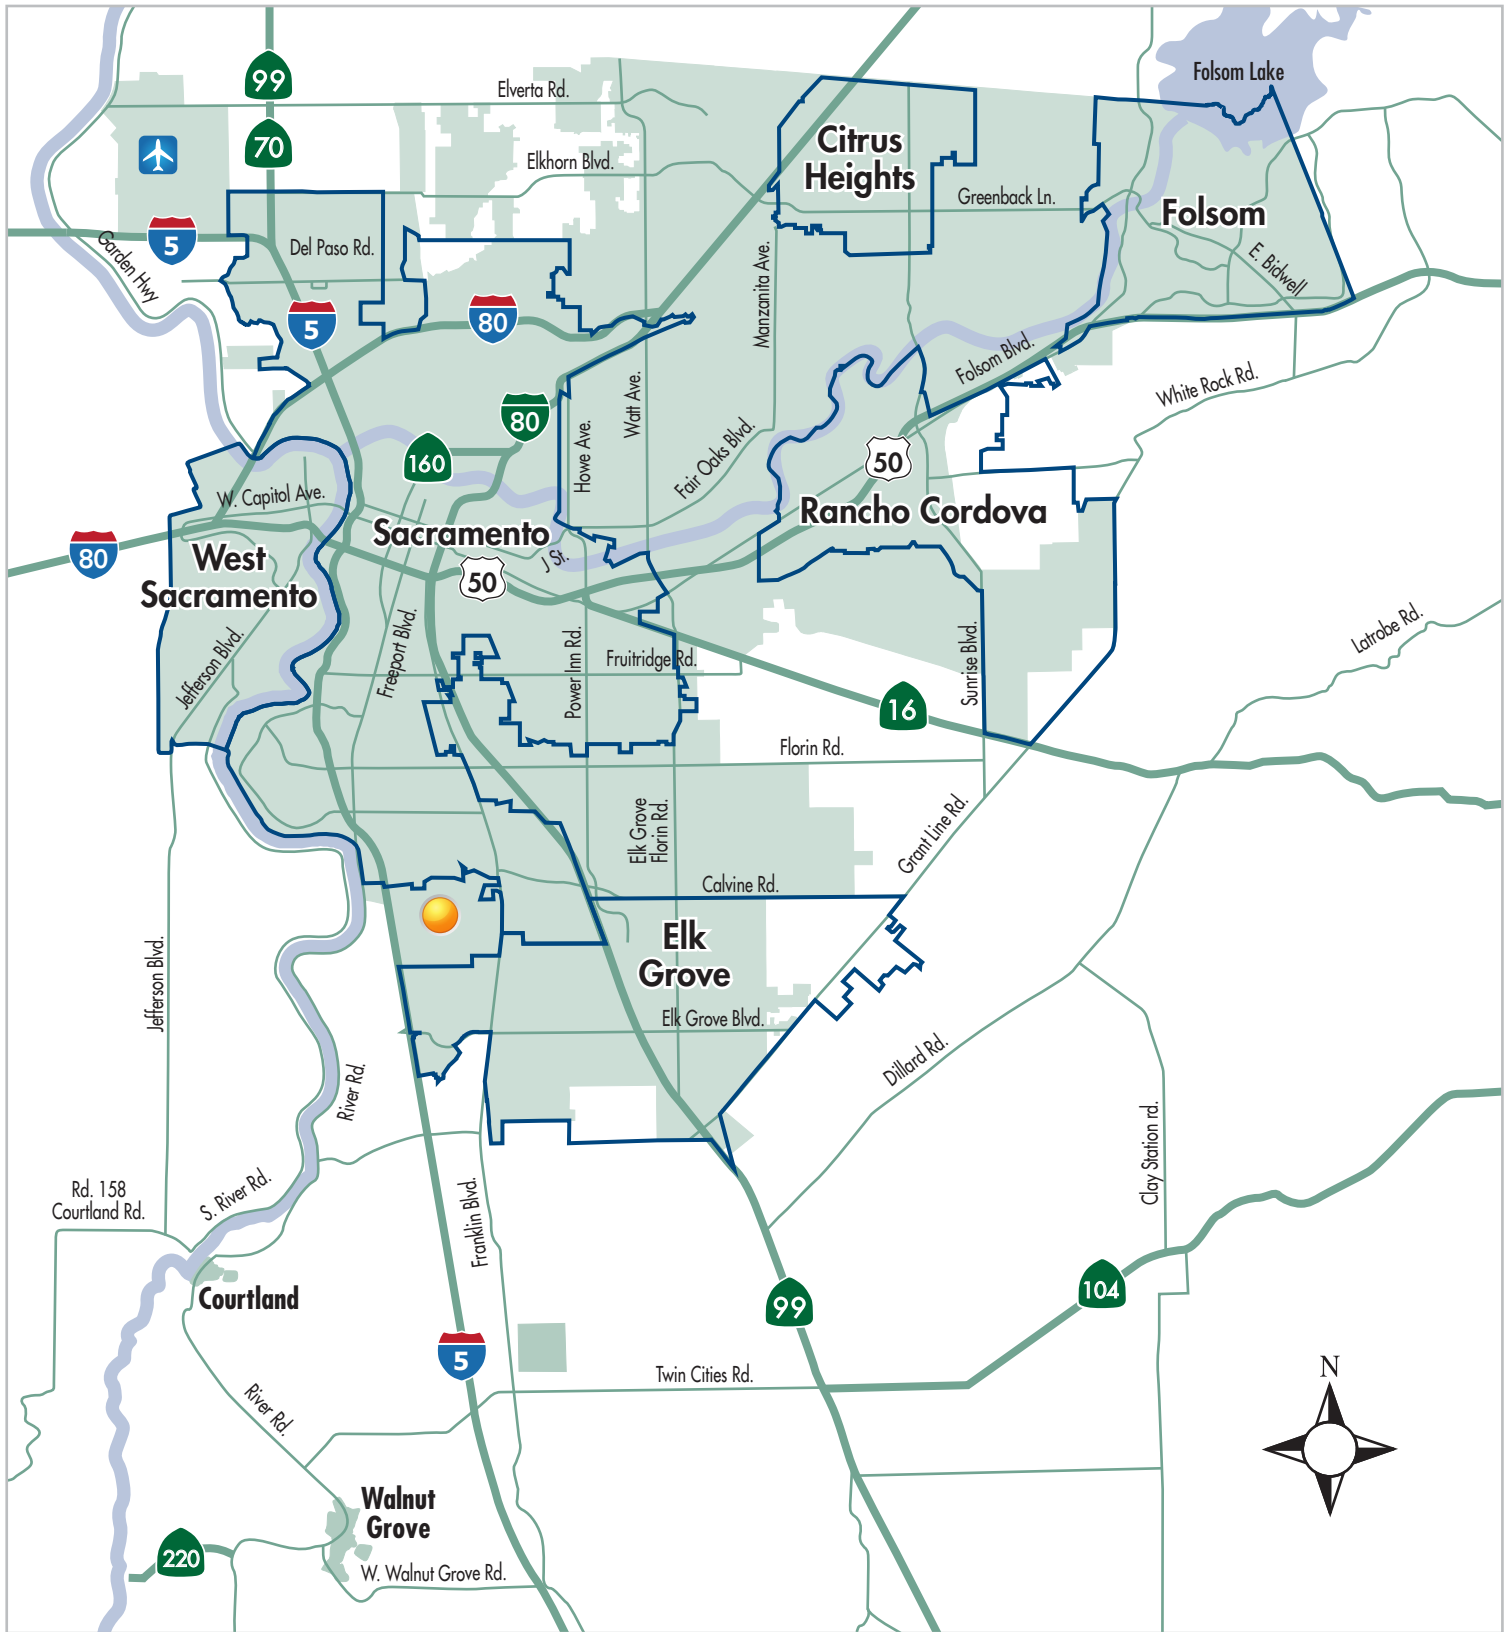

SRCSD SERVICE AREA

LEGEND

- SRCSD Service Area
- City Boundaries
- Rivers
- Sacramento Regional Wastewater Treatment Plant
- Highways
- Main Roads